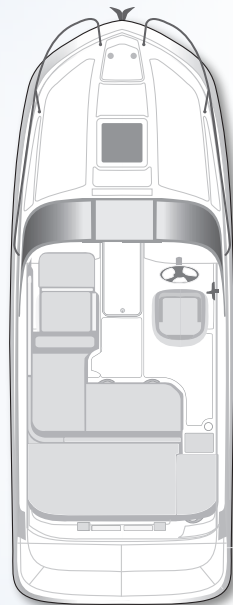

EXPERIENCE THE EVOLUTION™
BAYLINER®

Colors, graphics and some equipment shown, subject to change without notice. To view a complete list of colors and options, visit global.bayliner.com

STANDARD FEATURES

ENGINE

- 115 HP XL EFI CT Mercury FourStroke Outboard
- 200 HP ECT 4.5L MPI MerCruiser Sterndrive (Alpha 1 Outdrive)

COCKPIT

- Integrated Cooler
- Standard Speakers (2)
- Cup Holders (2)
- Grab Handles (5)
- Mooring Cleats (6)
- Fuel Fill w/ Integrated Vent
- Glove Box
- Waterproof 120-Watt AM/FM Stereo w/ mp3 Capability
- Helm Seat w/ 180 Degree Swivel
- Self-Bailing Cockpit

ELECTRICAL SYSTEM & ENGINE COMPARTMENT

- Battery Switch
- 500 GPH Bilge Pump (Automatic)
- 12V Blower

HELM

- Multi-Function Gauges w/ Fog-Resistant Glass Lenses: Fuel, Speedometer, Tachometer, Voltmeter
- 12V Accessory Outlet
- 12V Horn
- Analog Trim Indicator
- Side-Mounted Engine Controls w/ Trim & Tilt Switch in Handle
- Tilt Steering
- Custom Sport Steering Wheel
- Hydraulic Steering System (115 HP and Below Outboard Only)
- Rack & Pinion Power Steering (Sterndrive Only)

HULL AND DECK

- Bow & Transom Eyes (3)
- 12V Navigation Lights
- Stainless Steel Tow Ring
- Non-Skid Fiberglass Floor
- Sport Windshield w/ Opening Center Panel
- Swim Platform w/ Telescoping Ladder (Outboard Only)
- Extended Swim Platform w/ Telescoping Ladder (Sterndrive Only)
- Anchor Roller

INTERIOR COLOR

- Almond

COLOR SELECTION

- Two-Tone Hull Colors: White w/ White, Grey, Dark Blue, Black or Taupe

GRAPHIC OPTIONS

- Boot Stripe: Dark Grey, Dark Blue, Silver, Orange, or Red

CABIN

- Fiberglass Ceiling Liner
- Deck Hatch
- Deck-Side Windows (2)
- Sleeping Cabin for 2

OPTIONS

ENGINE OPTIONS

- 150 HP XL EFI Mercury FourStroke Outboard
- 250 HP ECT 4.5L MPI MerCruiser Sterndrive (Alpha 1 Outdrive)
- 170 GP QSD 2.0L Diesel Sterndrive (Alpha 1 Outdrive)

HELM

- 7" Glass Dash w/ Mercury Vessel View

HULL AND DECK

- Electric Windlass w/ Anchor & Chain
- Secure Eye
- Bottom Paint
- Swim Platform Mat (Teak)
- Transom Shower w/ On-Demand Water System

INTERIOR COLOR

- Desert Sand

GRAPHIC OPTIONS

- Waterline Color Tape Set

WATER SPORTS OPTIONS

- Ski Tow Pylon (Outboard Only)

COCKPIT FLOOR COVERING OPTIONS

- Cockpit Flooring (Teak Mat)

ADDITIONAL OPTIONS

- Digital Depth Indicator
- Oil Drip Pan (Sterndrive Only)

PREFERRED PACKAGE W/ CARPETS

- Teak Table
- Stainless Steel Pack
- Sisal Design Carpet Runners
- LED Cup Holder Lights
- Portable Head

PREFERRED PACKAGE

- Teak Table
- Stainless Steel Pack
- LED Cup Holder Lights
- Portable Head

BIMINI PACKAGE

- Bimini Top w/ Boot
- Cockpit Cover

BIMINI ENCLOSURE PACKAGE

- Bimini Top w/ Boot
- Enclosure Curtains
- Cockpit Cover

CONVERTIBLE TOP PACKAGE

- Convertible Top
- Side Curtains
- Cockpit Cover

CUSHION PACKAGE

- Helm Bucket Seat Upgrade
- Foredeck Sunpad