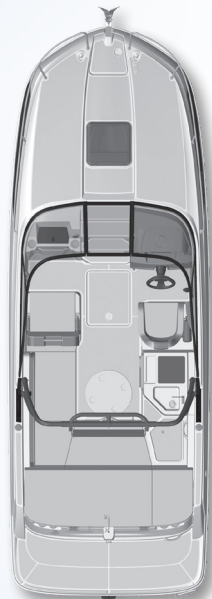

EXPERIENCE THE EVOLUTION™
BAYLINER®

Colors, graphics and some equipment shown, subject to change without notice. To view a complete list of colors and options, visit global.bayliner.com

STANDARD FEATURES

ENGINE

- 150 HP XL EFI Mercury FourStroke Outboard
- 250 HP ECT 4.5L MPI MerCruiser Sterndrive (Alpha 1 Outdrive)

COCKPIT

- Integrated Cooler
- Standard Speakers (2)
- Cup Holders (6)
- Grab Handles (5)
- Mooring Cleats (6)
- Fuel Fill w/ Integrated Vent
- Glove Box
- Waterproof 120-Watt AM/FM Stereo w/ mp3 Capability
- Helm Seat w/ 180 Degree Swivel
- Self-Bailing Cockpit

ELECTRICAL SYSTEM & ENGINE COMPARTMENT

- Battery Switch
- 500 GPH Bilge Pump (Automatic)
- 12V Blower

HELM

- Multi-Function Gauges w/ Fog-Resistant Glass Lenses: Fuel, Speedometer, Tachometer, Voltmeter
- 12V Accessory Outlet
- 12V Horn
- Analog Trim Indicator
- Side-Mounted Engine Controls w/ Trim & Tilt Switch in Handle
- Tilt Steering
- Custom Sport Steering Wheel
- Hydraulic Steering System (115 HP and Below Outboard Only)
- Rack & Pinion Power Steering (Sterndrive Only)

CABIN

- Fiberglass Ceiling Liner
- Deck Hatch
- Deck-Side Windows (2)
- Sleeping Cabin for 2

HEAD

- Portable Head

HULL AND DECK

- Bow & Transom Eyes (3)
- 12V Navigation Lights
- Stainless Steel Tow Ring
- Non-Skid Fiberglass Floor
- Sport Windshield w/ Opening Center Panel
- Swim Platform w/ Telescoping Ladder (Outboard Only)
- Extended Swim Platform w/ Telescoping Ladder (Sterndrive Only)
- Anchor Roller
- Transom Shower w/ On-Demand Water System
- Bow Rail

INTERIOR COLOR

- Almond

COLOR SELECTION

- Two-Tone Hull Colors: White w/ White, Grey, Dark Blue, Black or Taupe

GRAPHIC OPTIONS

- Boot Stripe: Dark Grey, Dark Blue, Silver, Orange, or Red

SEATING AND UPHOLSTERY

- Removable Cockpit Cushions

OPTIONS

ENGINE OPTIONS

- 175 HP XL EFI Mercury FourStroke Outboard (Power Steering, Digital Dash Mandatory)
- 200 HP XL Mercury FourStroke Outboard (Power Steering, Digital Dash Mandatory)
- 225 HP XL Mercury FourStroke Outboard (Power Steering, Digital Dash Mandatory)
- 250 HP Mercury FourStroke Outboard (Power Steering, Digital Dash Mandatory)
- 250 HP ECT 4.5L MPI MerCruiser Sterndrive (Bravo 3 Outdrive)
- 250 HP ECT 4.5L MPI DTS MerCruiser Sterndrive (Bravo 3 Outdrive)
- 300 HP ECT 4.5L MPI DTS MerCruiser Sterndrive (Bravo 3 Outdrive)
- 170 HP QSD 2.0L Diesel Sterndrive (Alpha 1 Outdrive)

HELM

- 9" Glass Dash w/ Mercury Vessel View
- Hydraulic Trim Tabs

HULL AND DECK

- Bow Thruster
- Electric Windlass w/ Anchor & Chain
- Secure Eye
- Bottom Paint
- Swim Platform Mat (Teak)

INTERIOR COLOR

- Desert Sand

WATER SPORTS OPTIONS

- Ski Tow Pylon (Outboard Only)

COCKPIT FLOOR COVERING OPTIONS

- Cockpit Flooring (Teak Mat)

ADDITIONAL OPTIONS

- Digital Depth Indicator
- Oil Drip Pan (Sterndrive Only)

CABIN

- +2 Cabin Sleeper

HEAD

- Head Manual Flush
- Macerator w/ Seadock Interlock System

PREFERRED PACKAGE W/ CARPETS